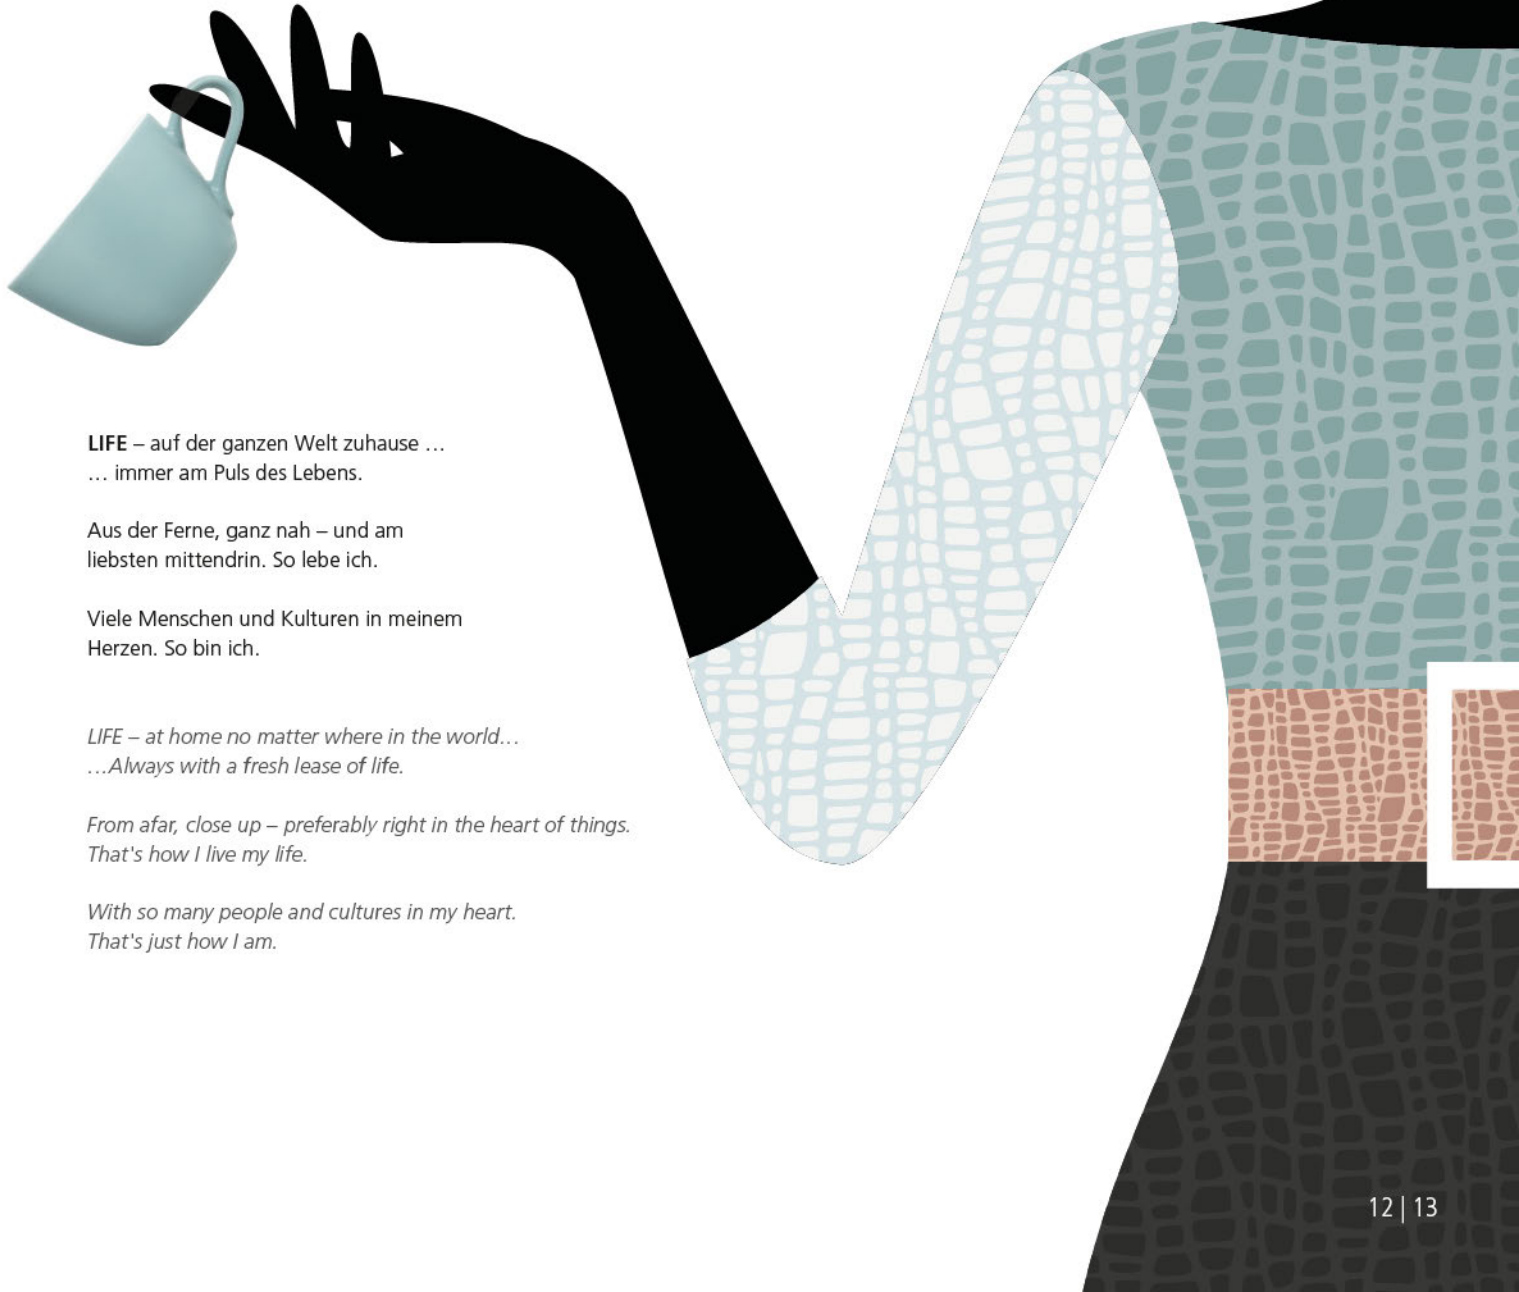

Das ist LIFE!
Edel – bei höchster Funktionalität.

Subtly textured with a modern twist, adorned with the latest colour trends that look gorgeous when matched with so many other items:

This is LIFE! Elegant yet highly functional.