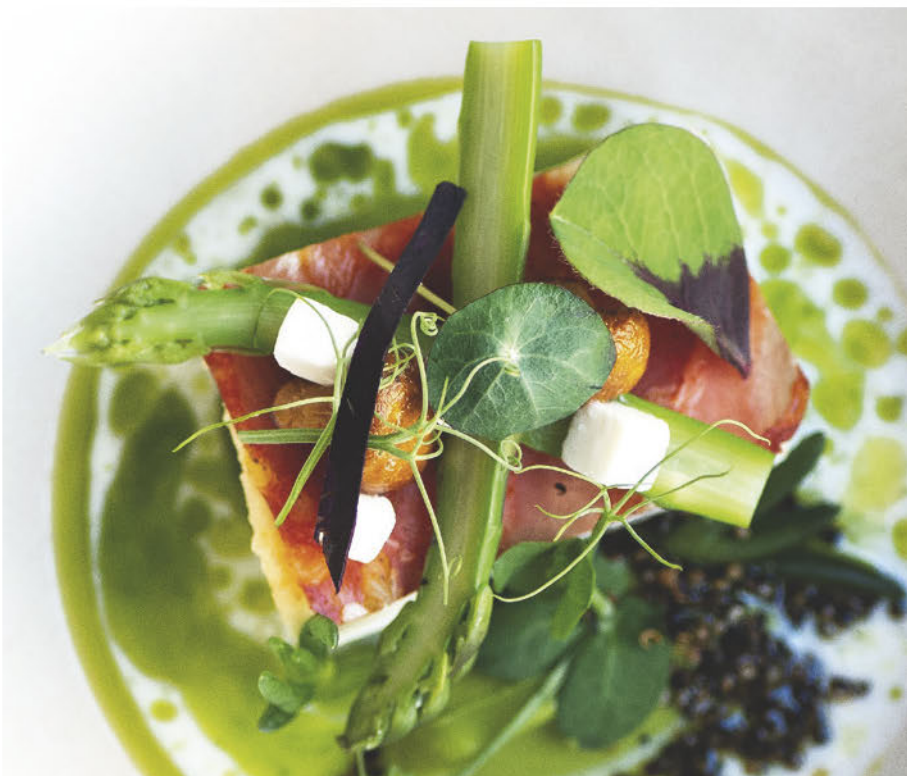

Sharing is caring

VARIED PORCELAIN FOR ASIAN FOOD CULTURE

From sauce dishes, bowls and plates in all shapes and sizes to tea sets and serving pots – SELTMANN WEIDEN's exceptionally wide range of porcelain offers everything you need to meet the multifaceted demands of Asian Fine Dining.

The art
BEHIND ASIAN TEA CULTURE

Platters + Plates

FOR SHARING

GN-plate 5170-1/1
53 x 32,5 cm
BUFFET GOURMET

GN-plate 5170-2/4
53 x 16,2 cm
BUFFET GOURMET

Platter rectangular
40 x 27,5 cm
SAVOY

Platter rectangular
35 x 24,5 cm
SAVOY