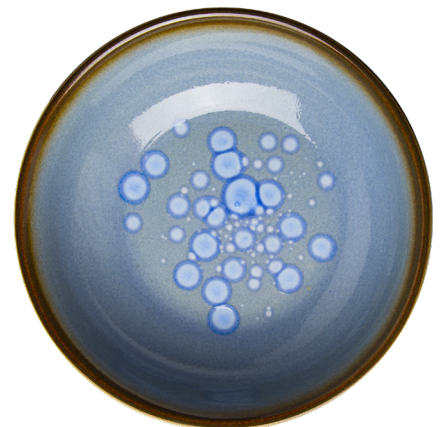

# Coral

LILLEN  
AUSTRIA

QCO2124.CORAL  
plate 24 cm

QCO2128.CORAL  
plate 28 cm

QCO2119.CORAL  
plate 19 cm

QCO2130.CORAL  
plate 31 cm

# Coral

QCO1421.CORAL  
bowl 21 cm

QCO1417.CORAL  
bowl 17 cm

QCO1415.CORAL  
bowl 15 cm

QCO2124.NEPTUN  
plate 24 cm

QCO2119.NEPTUN  
plate 19 cm

QCO2128.NEPTUN  
plate 28 cm

QCO2130.NEPTUN  
plate 31 cm