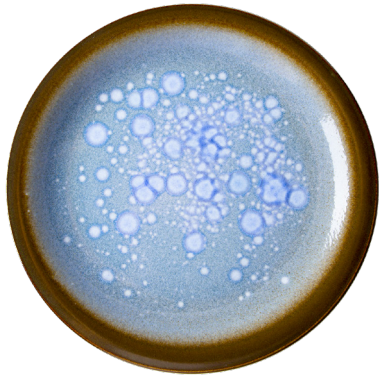

# Coral

LILLEN  
AUSTRIA

QCO2124.CORAL  
plate 24 cm

QCO2128.CORAL  
plate 28 cm

QCO2119.CORAL  
plate 19 cm

QCO2130.CORAL  
plate 31 cm

# Coral

QCO1421.CORAL  
bowl 21 cm

QCO1417.CORAL  
bowl 17 cm

QCO1415.CORAL  
bowl 15 cm

QCO2124.NEPTUN  
plate 24 cm

QCO2119.NEPTUN  
plate 19 cm

QCO2128.NEPTUN  
plate 28 cm

QCO2130.NEPTUN  
plate 31 cm