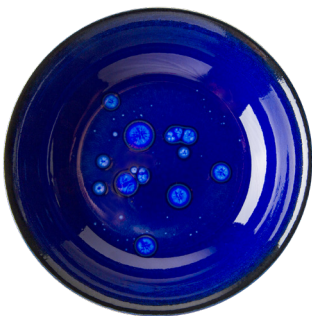

# Coral

LILLEN  
AUSTRIA

QCO2124.CORAL  
plate 24 cm

QCO2128.CORAL  
plate 28 cm

QCO2119.CORAL  
plate 19 cm

QCO2130.CORAL  
plate 31 cm

# Coral

QCO1421.CORAL  
bowl 21 cm

QCO1417.CORAL  
bowl 17 cm

QCO1415.CORAL  
bowl 15 cm

QCO2124.NEPTUN  
plate 24 cm

QCO2119.NEPTUN  
plate 19 cm

QCO2128.NEPTUN  
plate 28 cm

QCO2130.NEPTUN  
plate 31 cm

# Neptun

QCO1417.NEPTUN  
bowl 17 cm

QCO1421.NEPTUN  
bowl 21 cm

QCO1415.NEPTUN  
bowl 15 cm

  
G. BENEDIKT  
1882

  
SUISSE  
LANGENTHAL

  
LILIEN  
AUSTRIA

  
BOHEMIA