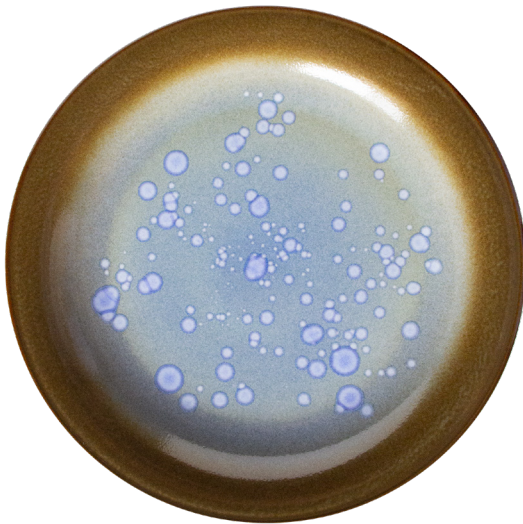

# Coral

LILLEN  
AUSTRIA

QCO2124.CORAL  
plate 24 cm

QCO2128.CORAL  
plate 28 cm

QCO2119.CORAL  
plate 19 cm

QCO2130.CORAL  
plate 31 cm

# Coral

QCO1421.CORAL  
bowl 21 cm

QCO1417.CORAL  
bowl 17 cm

QCO1415.CORAL  
bowl 15 cm

QCO2124.NEPTUN  
plate 24 cm

QCO2119.NEPTUN  
plate 19 cm

QCO2128.NEPTUN  
plate 28 cm

QCO2130.NEPTUN  
plate 31 cm