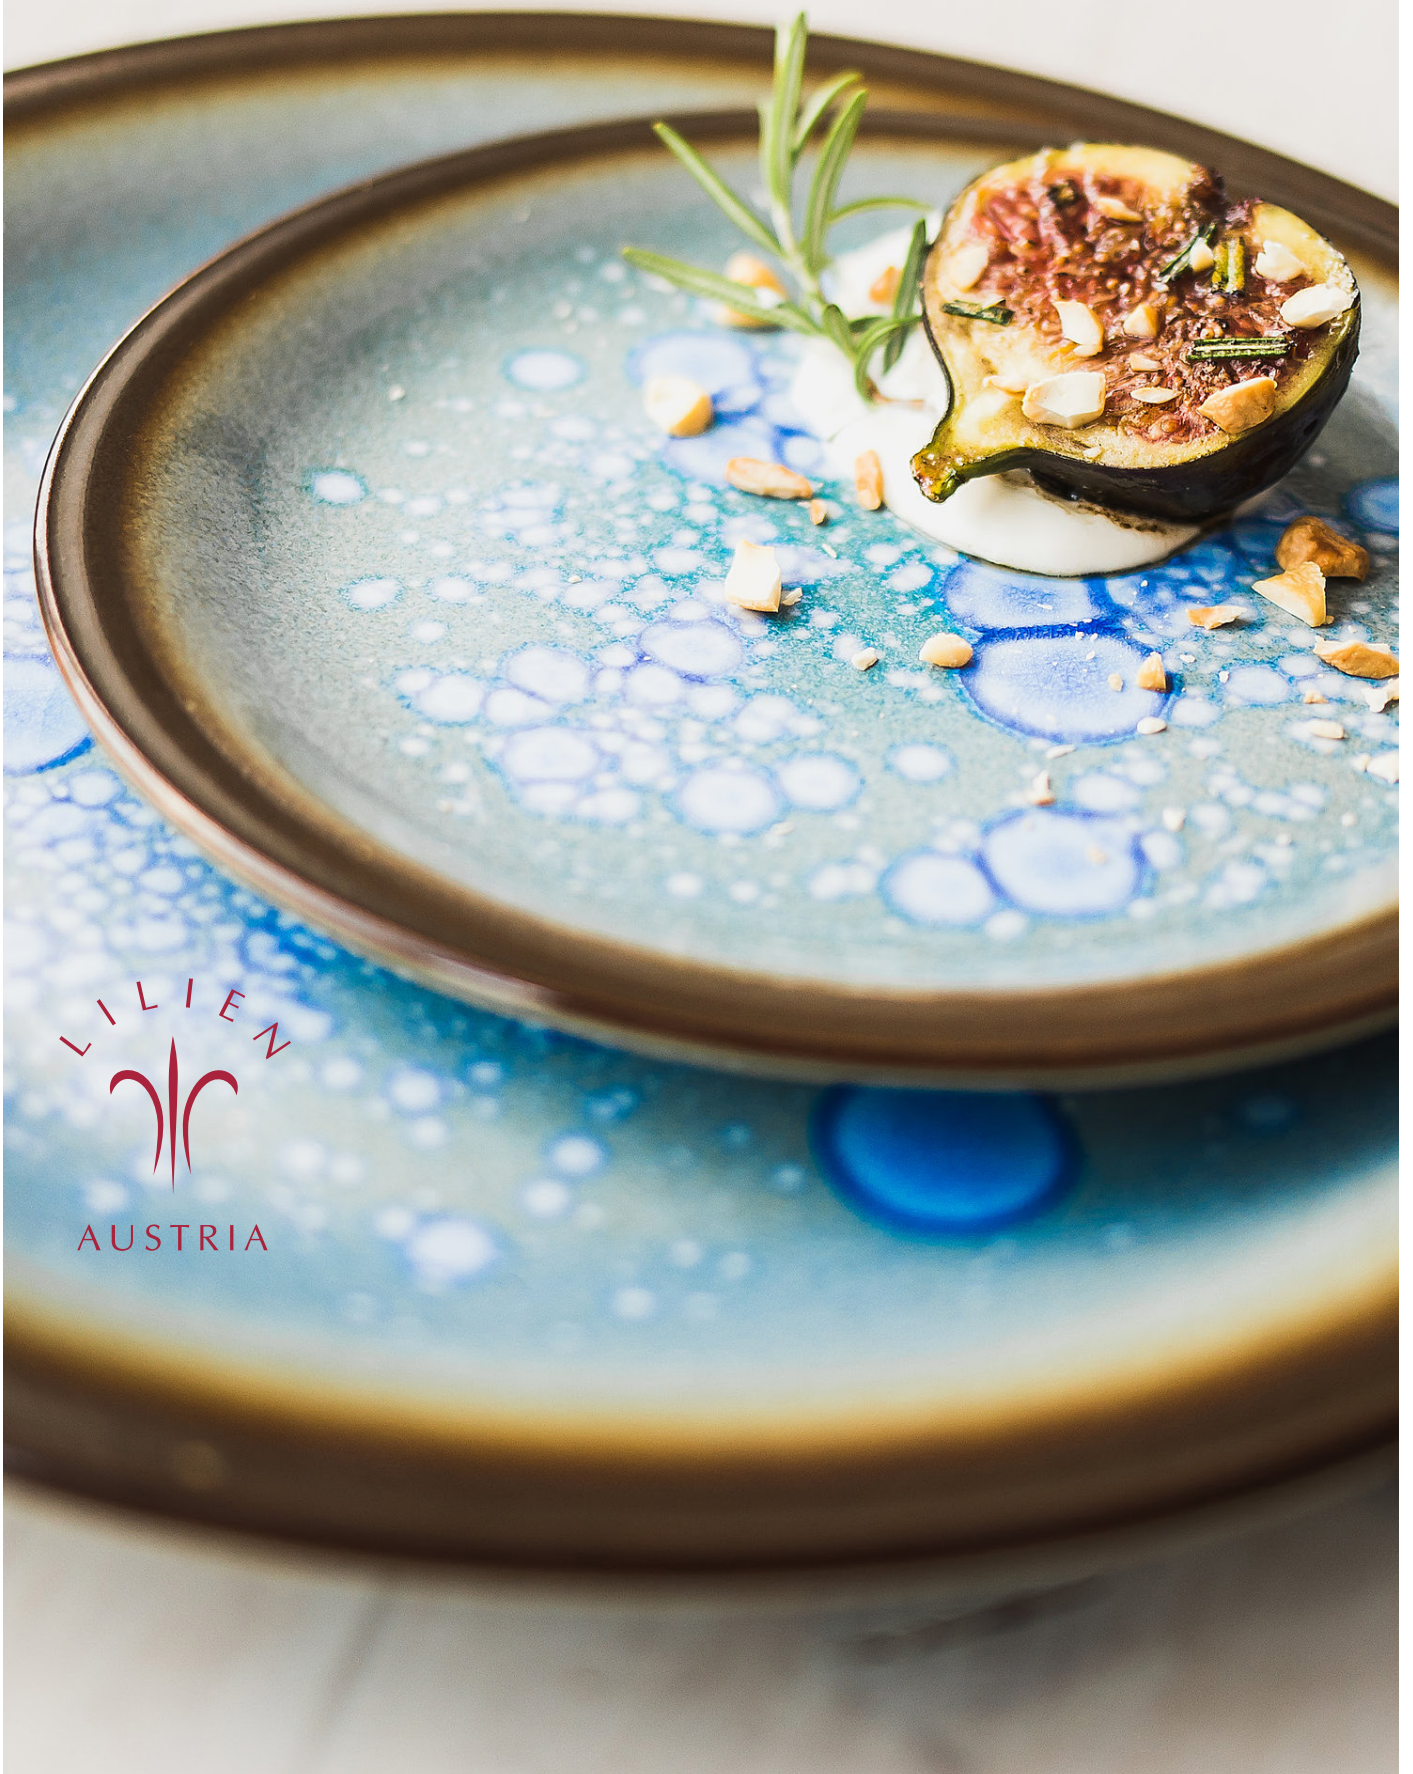

# Coral

LILLEN  
AUSTRIA

QCO2124.CORAL  
plate 24 cm

QCO2128.CORAL  
plate 28 cm

QCO2119.CORAL  
plate 19 cm

QCO2130.CORAL  
plate 31 cm

# Coral

QCO1421.CORAL  
bowl 21 cm

QCO1417.CORAL  
bowl 17 cm

QCO1415.CORAL  
bowl 15 cm

QCO2124.NEPTUN  
plate 24 cm

QCO2119.NEPTUN  
plate 19 cm

QCO2128.NEPTUN  
plate 28 cm

QCO2130.NEPTUN  
plate 31 cm