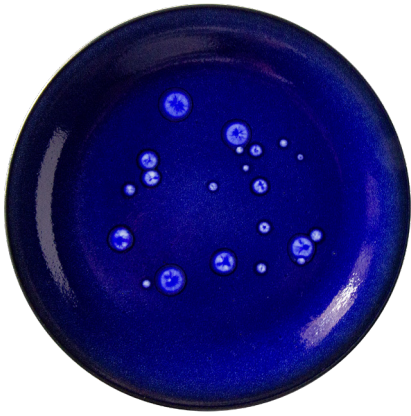

# Coral

LILLEN  
AUSTRIA

QCO2124.CORAL  
plate 24 cm

QCO2128.CORAL  
plate 28 cm

QCO2119.CORAL  
plate 19 cm

QCO2130.CORAL  
plate 31 cm

# Coral

QCO1421.CORAL  
bowl 21 cm

QCO1417.CORAL  
bowl 17 cm

QCO1415.CORAL  
bowl 15 cm

QCO2124.NEPTUN  
plate 24 cm

QCO2119.NEPTUN  
plate 19 cm

QCO2128.NEPTUN  
plate 28 cm

QCO2130.NEPTUN  
plate 31 cm

# Neptun

QCO1417.NEPTUN  
bowl 17 cm

QCO1421.NEPTUN  
bowl 21 cm

QCO1415.NEPTUN  
bowl 15 cm

  
G. BENEDIKT  
1882

  
SUISSE  
LANGENTHAL

  
LILIEN  
AUSTRIA

  
BOHEMIA