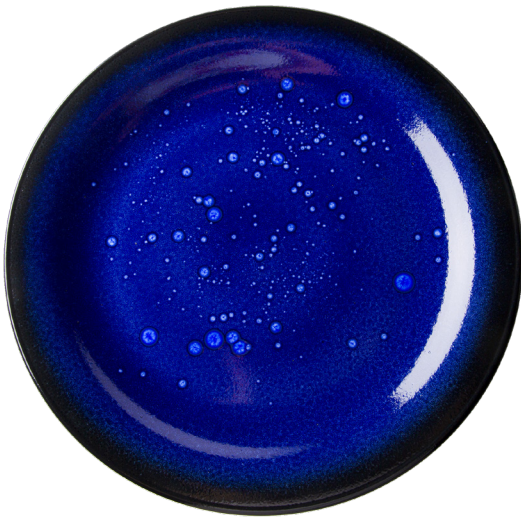

# Coral

LILLEN  
AUSTRIA

QCO2124.CORAL  
plate 24 cm

QCO2128.CORAL  
plate 28 cm

QCO2119.CORAL  
plate 19 cm

QCO2130.CORAL  
plate 31 cm

# Coral

QCO1421.CORAL  
bowl 21 cm

QCO1417.CORAL  
bowl 17 cm

QCO1415.CORAL  
bowl 15 cm

QCO2124.NEPTUN  
plate 24 cm

QCO2119.NEPTUN  
plate 19 cm

QCO2128.NEPTUN  
plate 28 cm

QCO2130.NEPTUN  
plate 31 cm