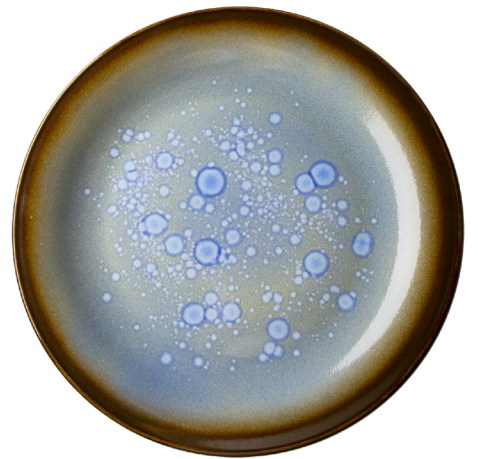

# Coral

LILLEN  
AUSTRIA

QCO2124.CORAL  
plate 24 cm

QCO2128.CORAL  
plate 28 cm

QCO2119.CORAL  
plate 19 cm

QCO2130.CORAL  
plate 31 cm

# Coral

QCO1421.CORAL  
bowl 21 cm

QCO1417.CORAL  
bowl 17 cm

QCO1415.CORAL  
bowl 15 cm

QCO2124.NEPTUN  
plate 24 cm

QCO2119.NEPTUN  
plate 19 cm

QCO2128.NEPTUN  
plate 28 cm

QCO2130.NEPTUN  
plate 31 cm